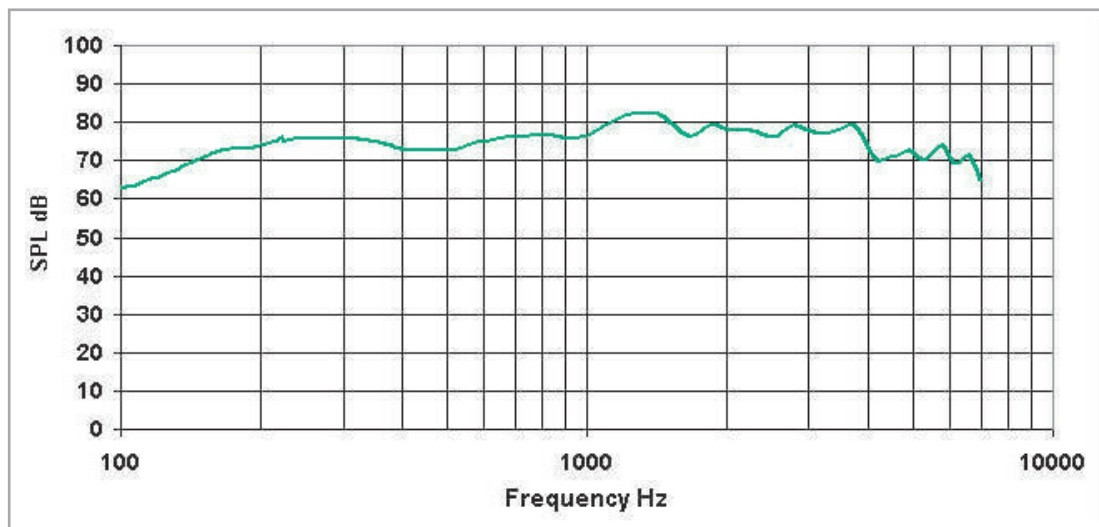

Frequency Response:

Specifications are subject to change without notice

* Tap speaker to 2W@25V