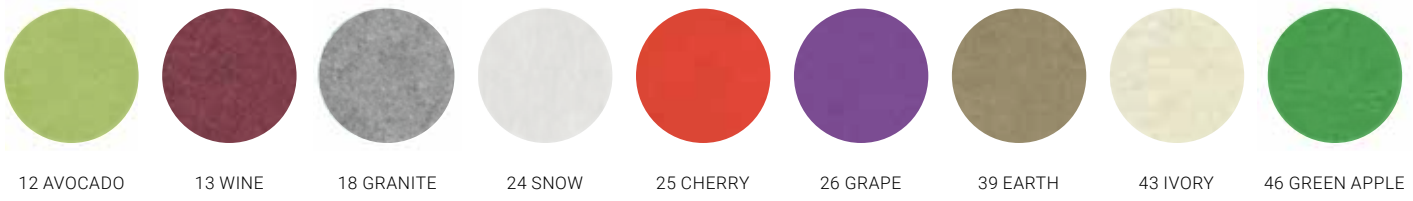

EcoPrivacy Acoustic™ Addo Panels Colors

EcoPrivacy Acoustic™ ADDO DESIGNS / SHAPES