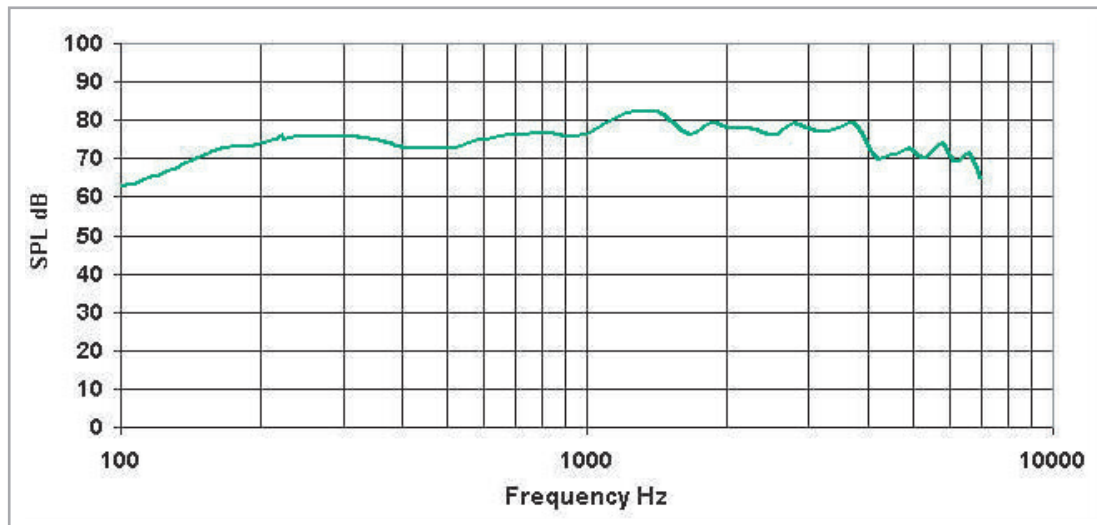

VA-DIRECT

The design is ideal in open structure ceiling configurations since the speaker, terminal and switch will be hidden when the speaker is hung from the deck.

The VoiceArrest™ VA-DIRECT is a 25-volt system loudspeaker designed to generate the optimum masking sound for a variety of ceiling conditions. It is equipped with a 13cm (5 in.) driver installed in a sealed enclosure.

It is typically installed by VoiceArrest™ as a direct-field speaker. In the case of an open ceiling, it can be attached to the structure. The VA-DIRECT loudspeaker can be oriented in any direction. Four different power taps ($\frac{1}{2}$, 1, 2 and 4W) controlled with a rotary switch allow quick adjustments to the output level. A RoHS compliant version is also available.

Specifications:

Power:	10 watts
Line Voltage:	25 V
Sensitivity:	91 dB
Material:	ABS fire proof
Frequency Response:	100-10000 Hz
Connectors:	4mm (5/32") Screw terminals
Driver:	13cm (5 in.) fullrange
Color:	Black or White
Weight:	1.6 kg (3.5 lbs)
Shipping Weight:	1.8 kg (4 lbs)

Frequency Response:

Specifications are subject to change without notice

* Tap speaker to 2W@25V